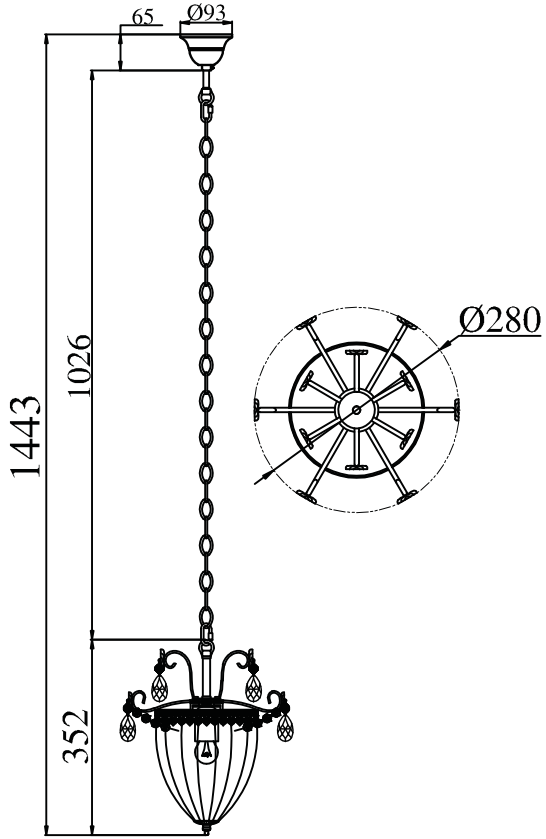

Instruction

Collection: Diamant crystal
Series: Ulana
Model: DIA299-11-N
Ceiling

A=6
B=6
C=6

1 x E27 (40w)

MAYTONI
DECORATIVE LIGHTING

www.maytoni.de