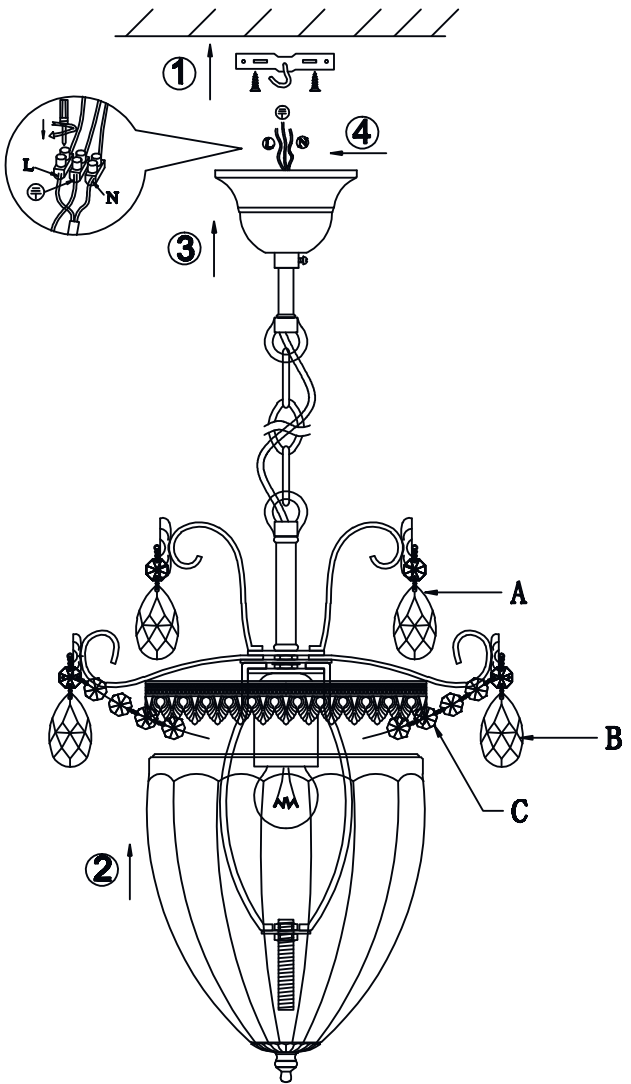

Instruction

Collection: Diamant crystal
Series: Ulana
Model: DIA299-11-N
Ceiling

A=6
B=6
C=6

1 x E27 (40w)

MAYTONI
DECORATIVE LIGHTING

www.maytoni.de