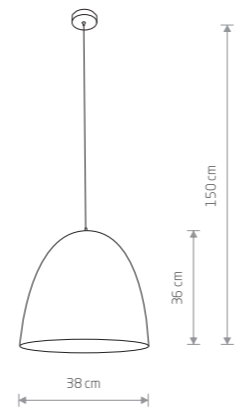

EGG L 9024

EGG L 9023

EGG M
composite, painted steel
9022 9021
1xE27, max 40W

EGG XL 9026

EGG L
composite, painted steel, steel
9024 9023
5xE27, max 40W

EGG XL
composite, painted steel, steel
9026 9025
7xE27, max 40W