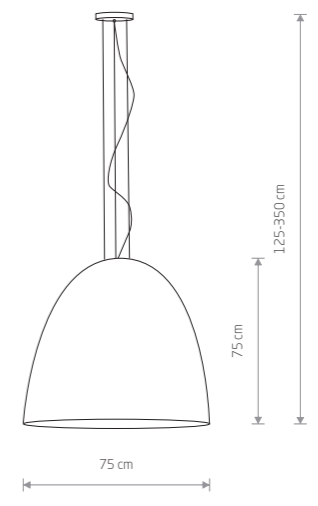

EGG L 9024

EGG L 9023

EGG M
composite, painted steel
9022 9021
1xE27, max 40W

EGG XL 9026

EGG L
composite, painted steel, steel
9024 9023
5xE27, max 40W

EGG XL
composite, painted steel, steel
9026 9025
7xE27, max 40W