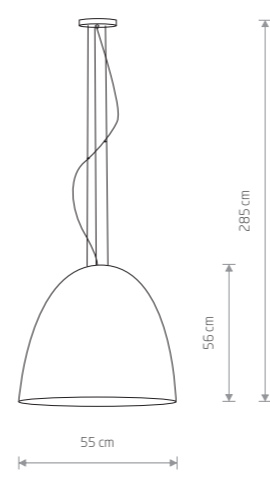

EGG L 9024

EGG L 9023

EGG M
composite, painted steel
9022 9021
1xE27, max 40W

EGG XL 9026

EGG L
composite, painted steel, steel
9024 9023
5xE27, max 40W

EGG XL
composite, painted steel, steel
9026 9025
7xE27, max 40W