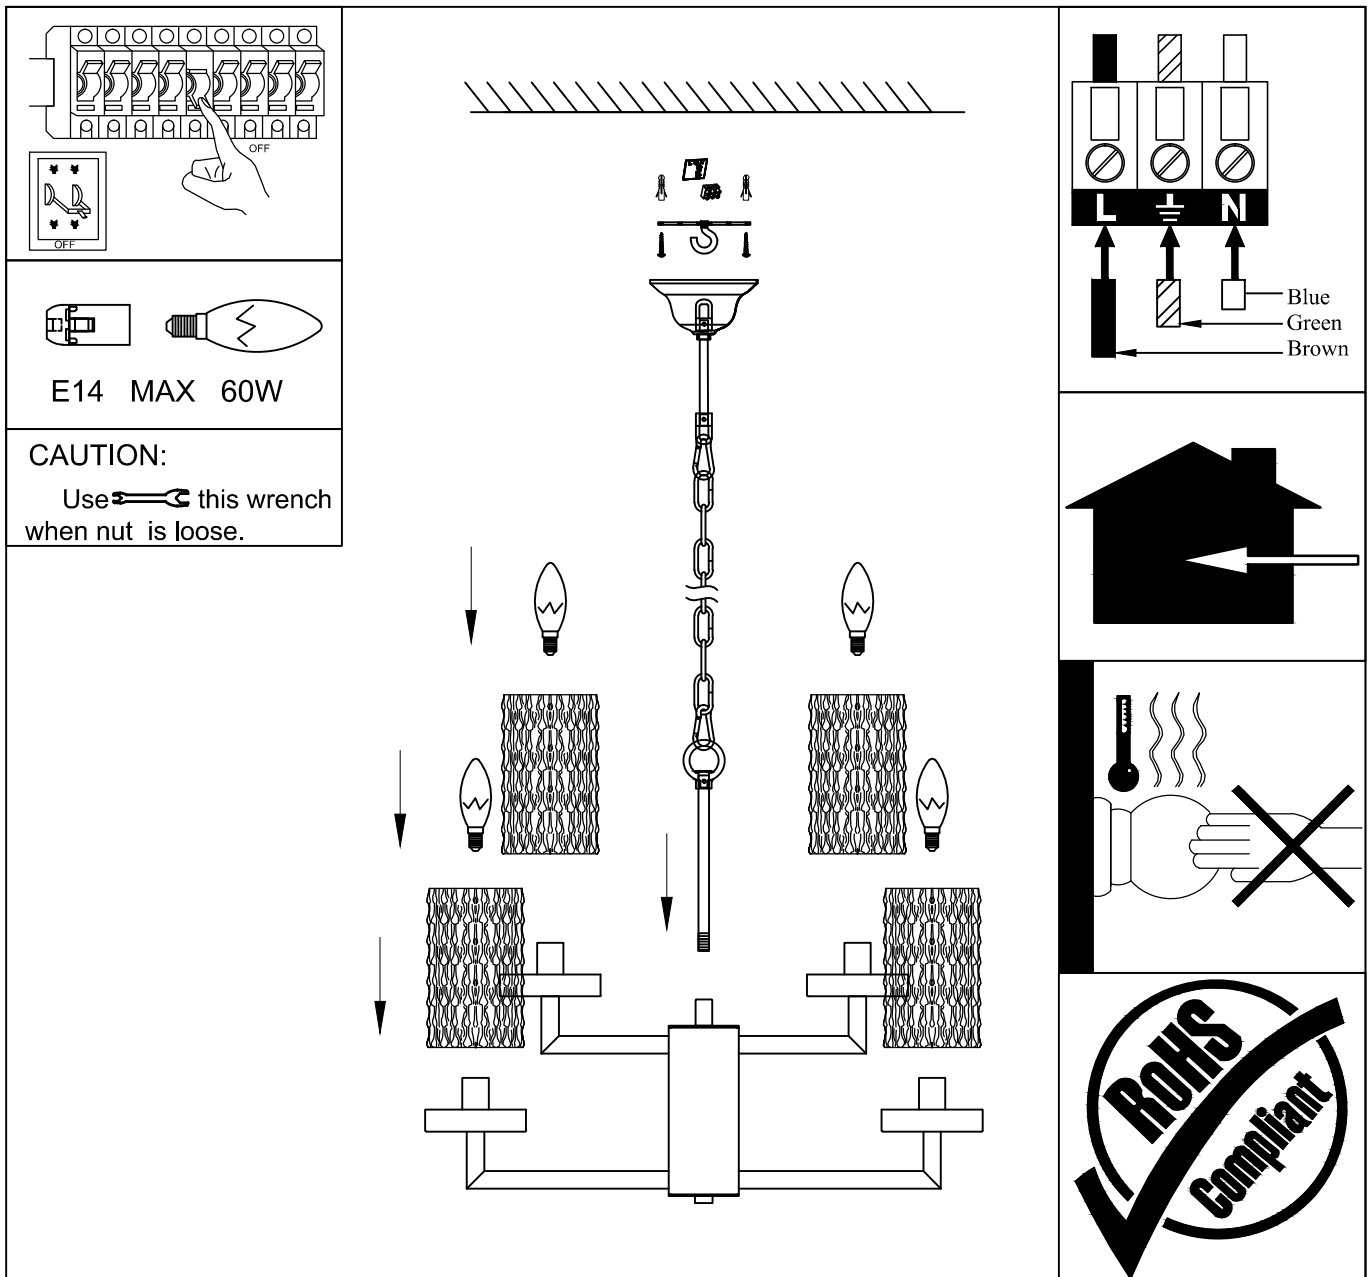

INSTALLATION INSTRUCTION

65006+3/C (D640*455mm)

Installation instruction for this item:

- 1.Remove the cover and put the lamp on a clean place, then install the lamp;
- 2.The lamp is limited to used 25W bulb;
- 3.Fix the lamp body on the hung loop by the chain .

Warning:

- 1.Turn off the main power at the circuit breaker before installing the lamp in order to prevent possible shock;
2. Please wear gloves when installing the lamp;
3. Don't exceed the rated voltage 240V;
4. Don't install on haven't finished ceiling and loose wood ceiling;
5. Don't use corrosive liquor to clean it ,just as acid liquor and alkaline liquor,please use soft cloth;
- 6.The lamp is made of glass ,installing carefully.