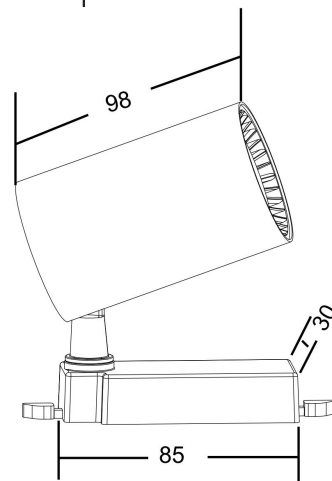

Instruction

TR003-1-6W4K-B

MAX 6W
500 Lumen

Model: TR003-1-6W4K-B
Collection: Single phase track

Track light