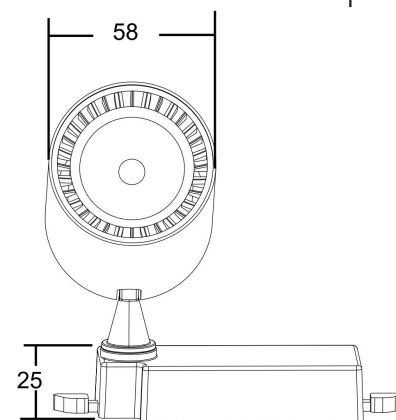

Instruction

TR003-1-6W4K-B

MAX 6W
500 Lumen

Model: TR003-1-6W4K-B
Collection: Single phase track

Track light